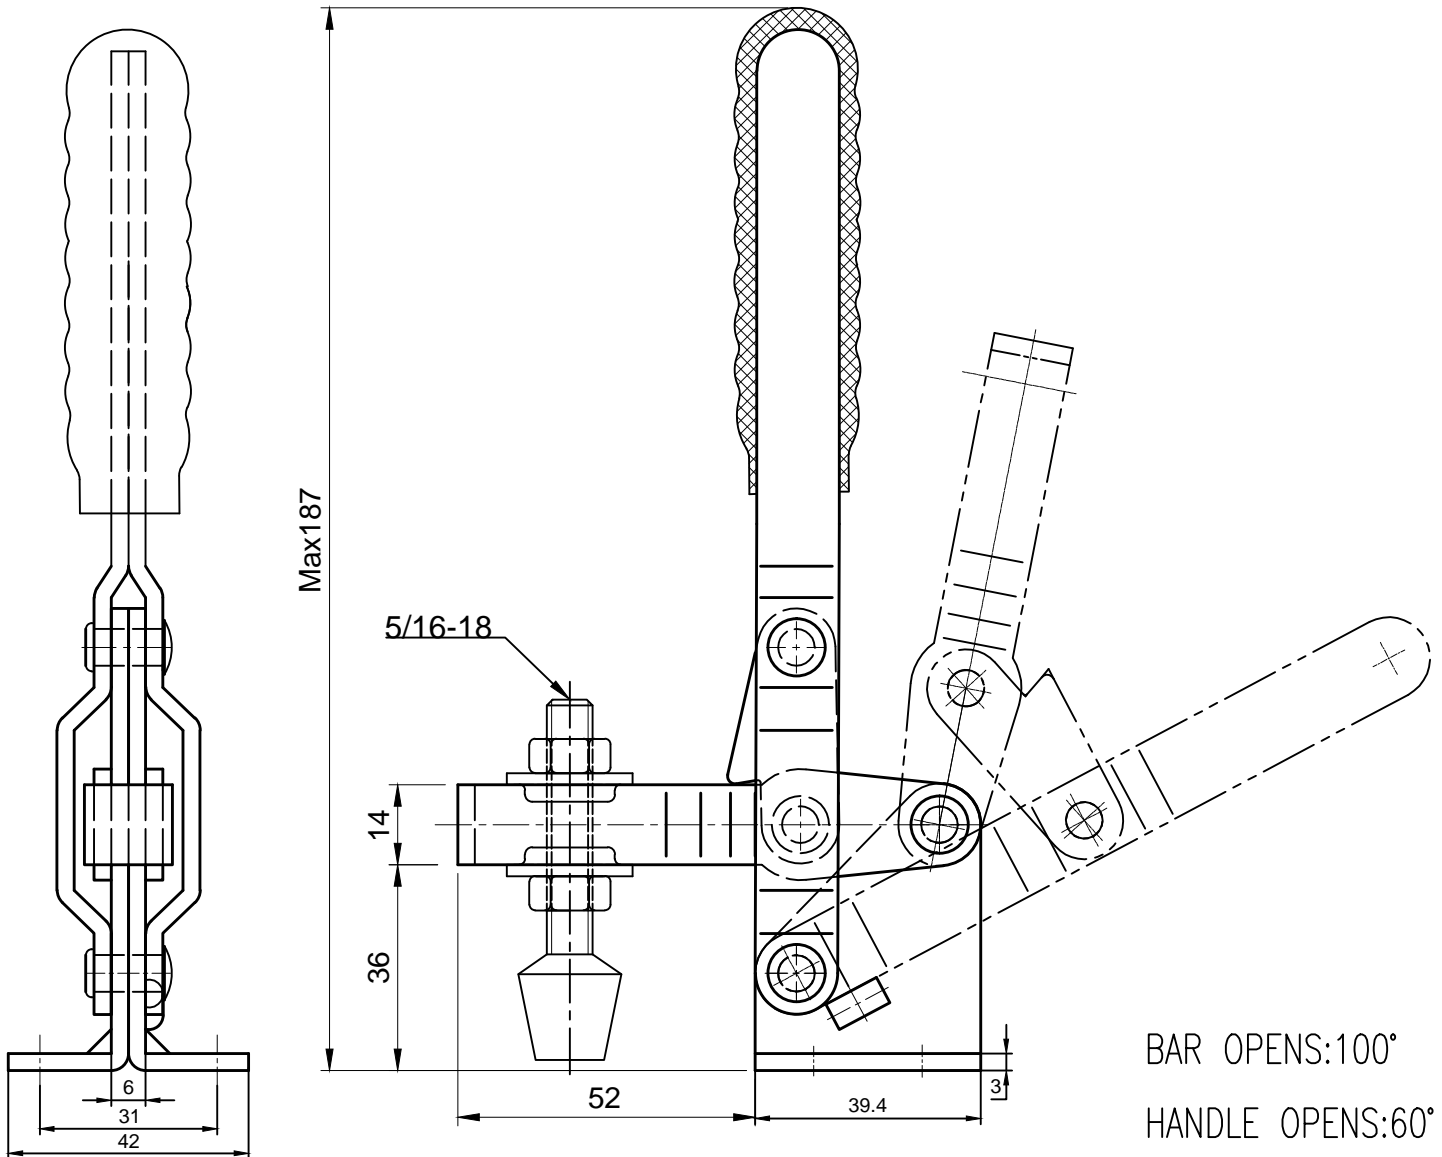

HS-101-DL

BAR OPENS:100°

HANDLE OPENS:60°

SPINDLE SUPPLIED:HS-FC-56212