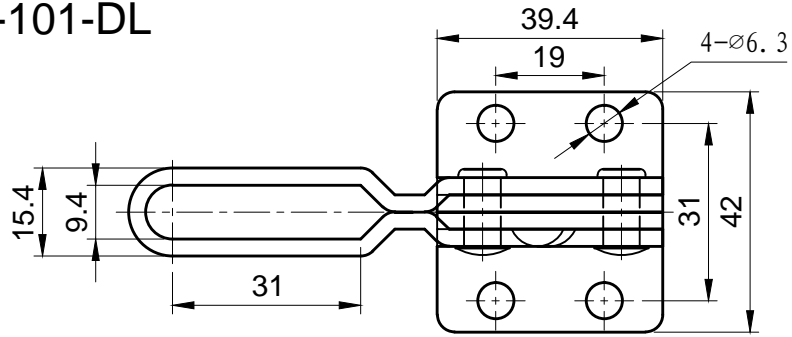

HS-101-DL

BAR OPENS:100°

HANDLE OPENS:60°

SPINDLE SUPPLIED:HS-FC-56212