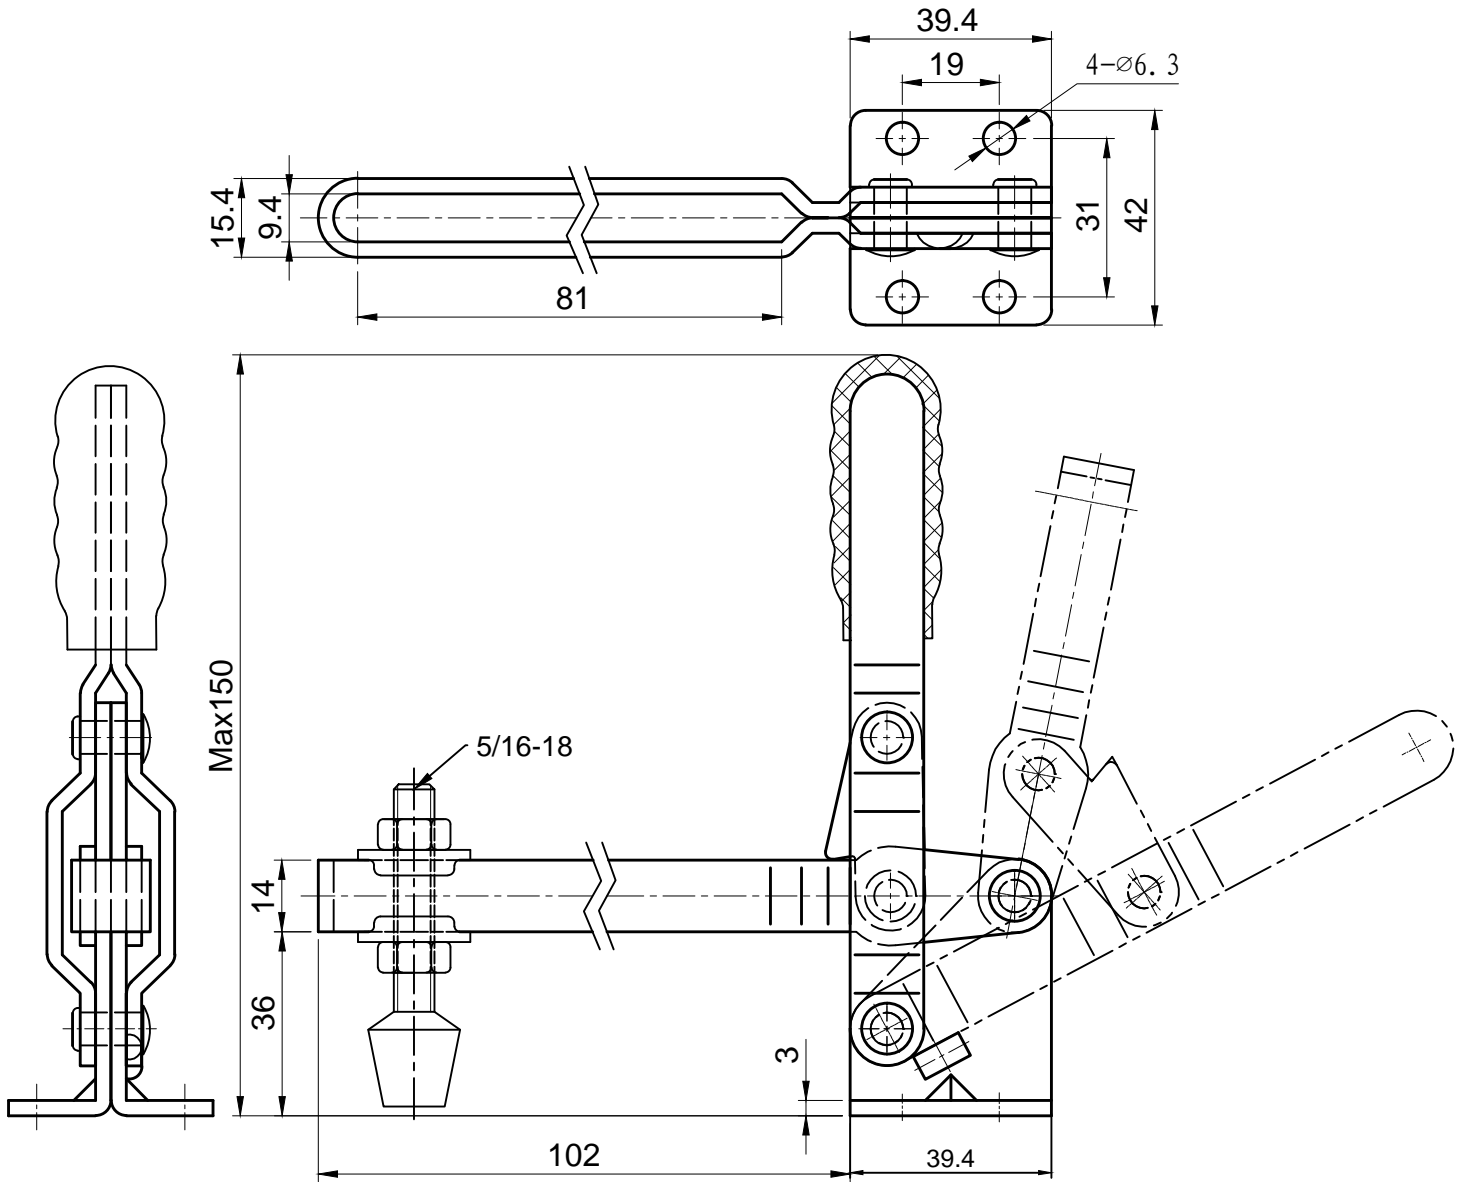

HS-101-E

BAR OPENS:100°
HANDLE OPENS:60°
SPINDLE SUPPLIED:HS-FC-56212