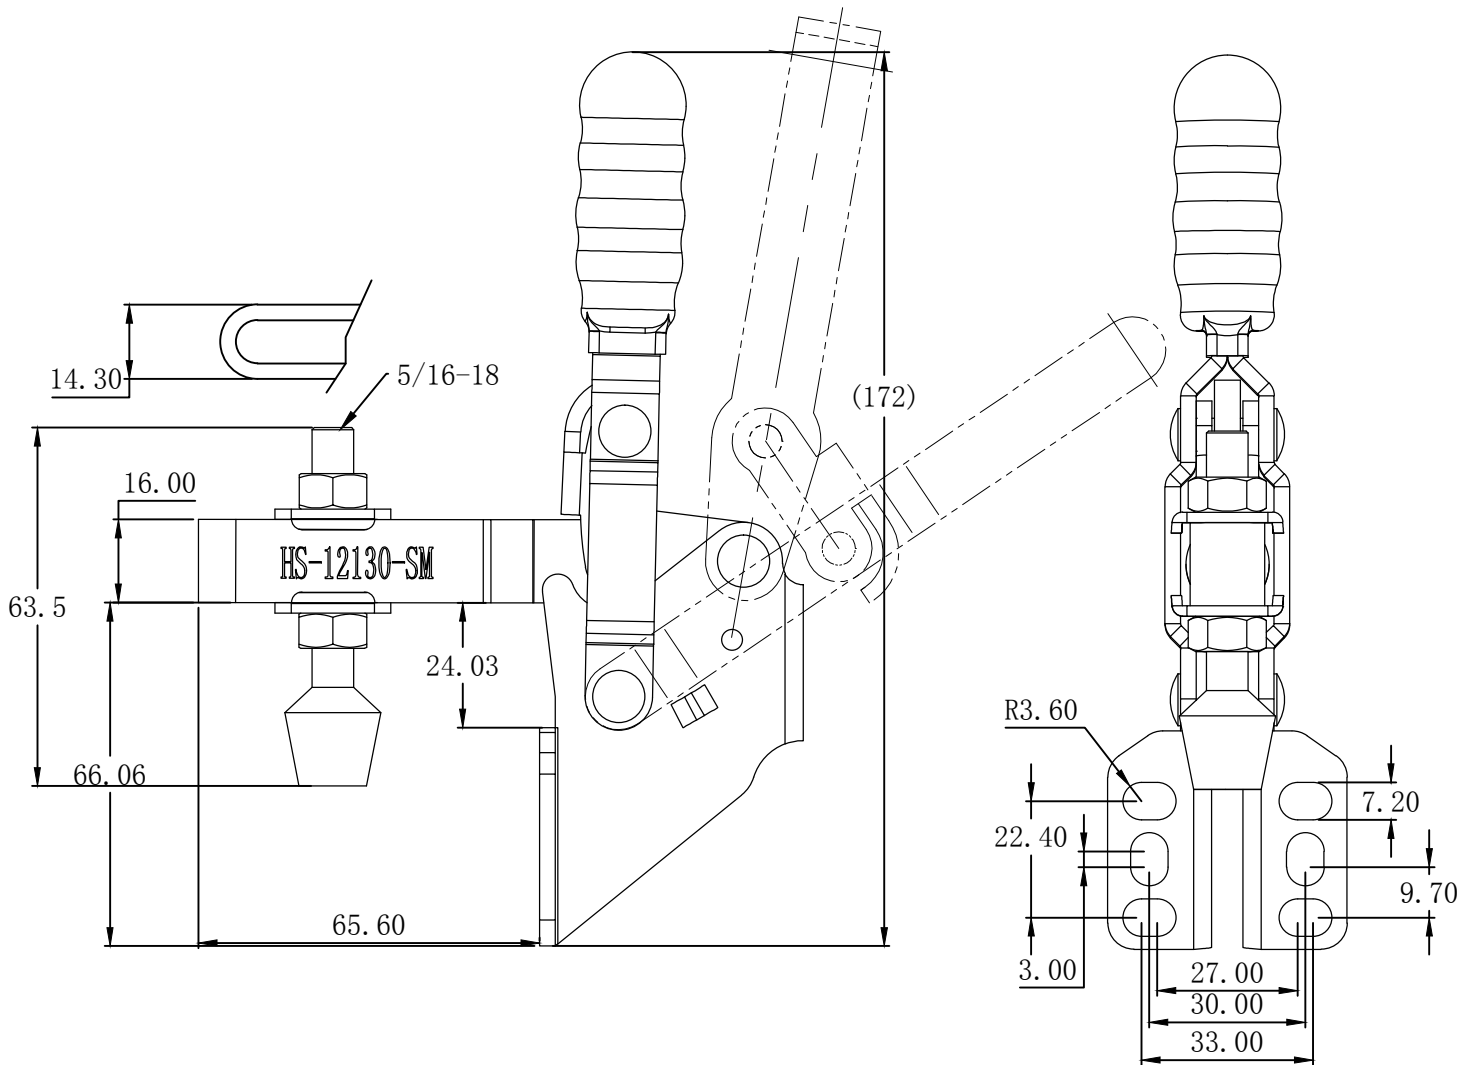

HS-12130-SM

BAR OPENS:100°
HANDLE OPENS:60°
SPINDLE SUPPLIED:HS-FC-56212