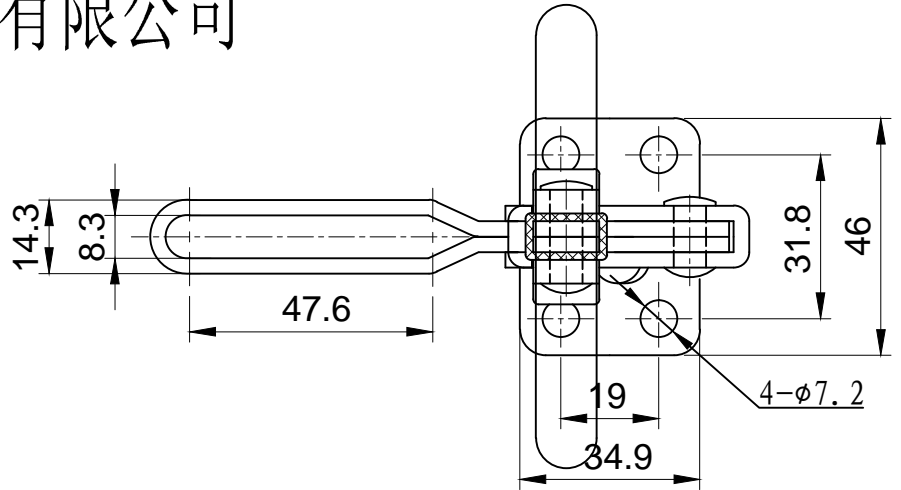

好手机电科技有限公司

HS-12131

BAR OPENS:100°

HANDLE OPENS:60°

SPINDLE SUPPLIED:HS-FC-56212