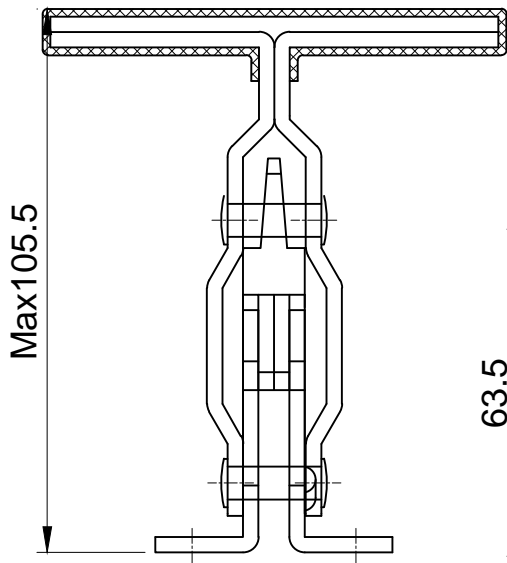

好手机电科技有限公司

HS-12131

BAR OPENS:100°

HANDLE OPENS:60°

SPINDLE SUPPLIED:HS-FC-56212