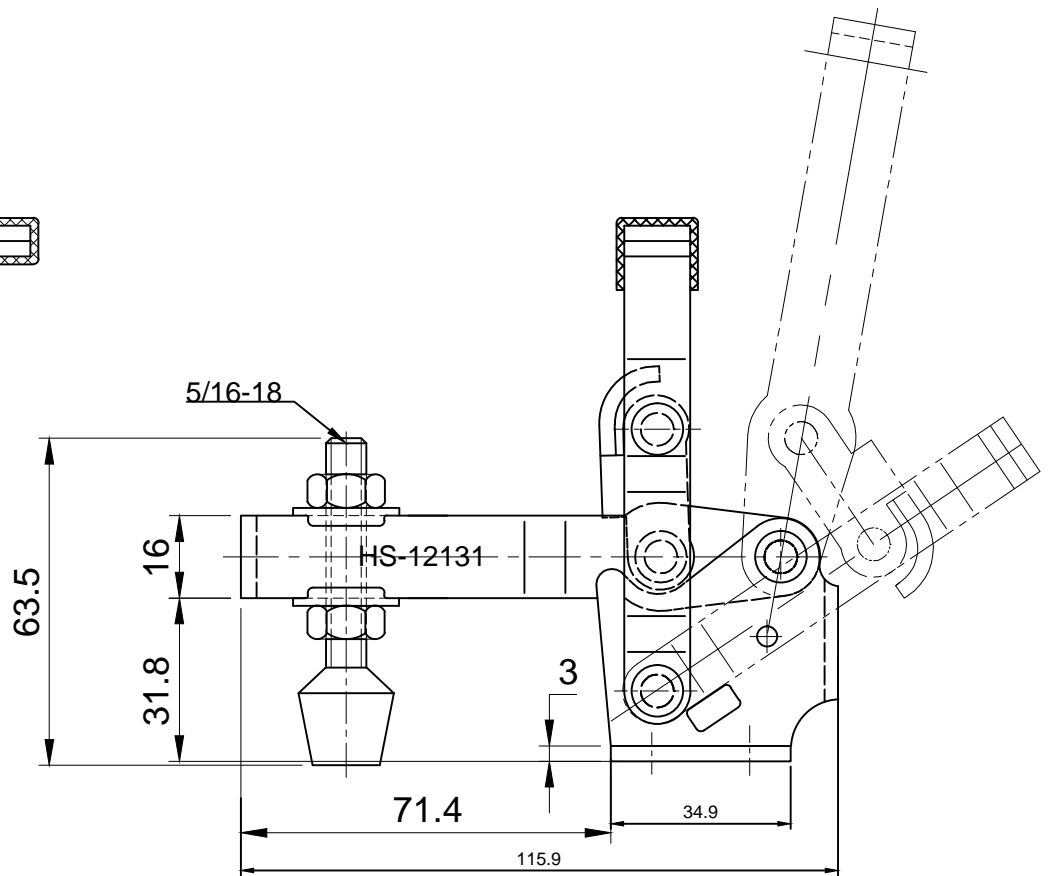

好手机电科技有限公司

HS-12131

BAR OPENS:100°

HANDLE OPENS:60°

SPINDLE SUPPLIED:HS-FC-56212