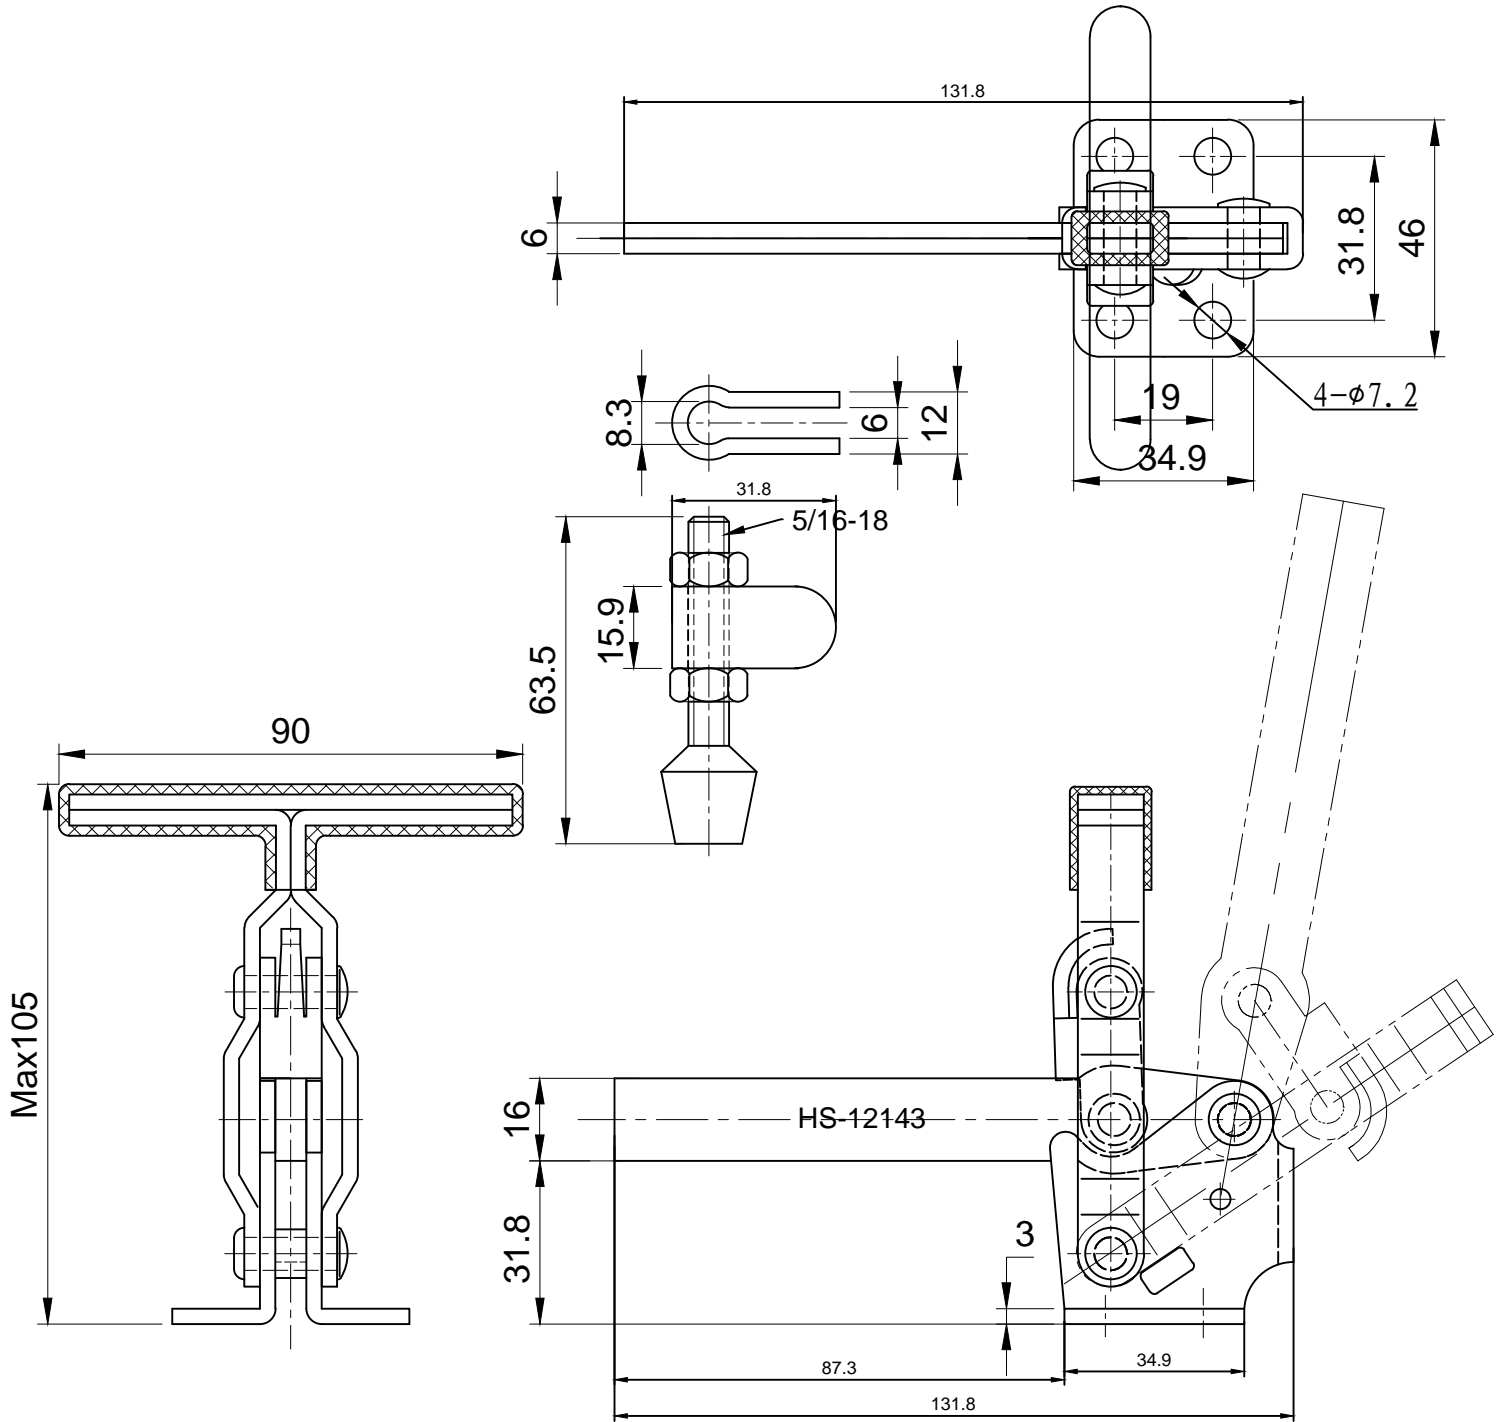

好手机电科技有限公司

HS-12143

BAR OPENS:100°

HANDLE OPENS:60°

SPINDLE SUPPLIED:HS-FC-56212