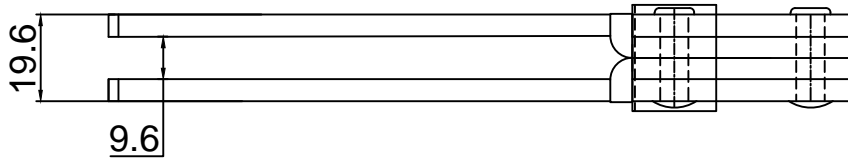

好手机电科技有限公司

HS-12310

BAR OPENS:100°
HANDLE OPENS:65°
SPINDLE SUPPLIED:HS-FC-38312