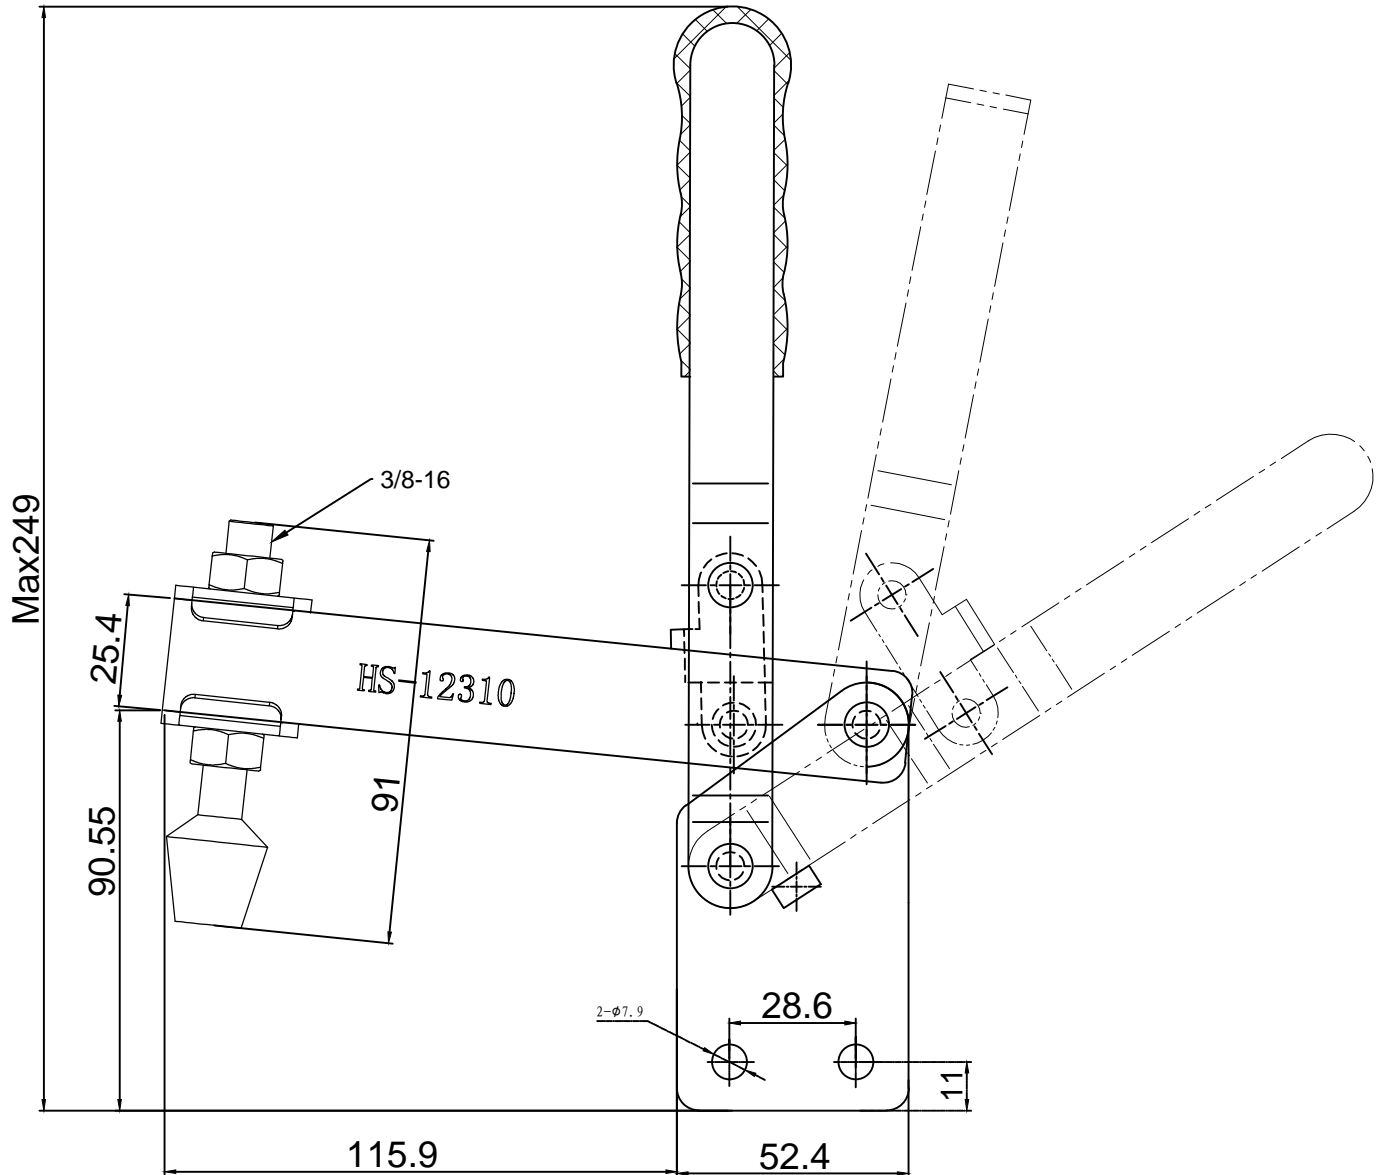

好手机电科技有限公司

HS-12310

BAR OPENS:100°
HANDLE OPENS:65°
SPINDLE SUPPLIED:HS-FC-38312