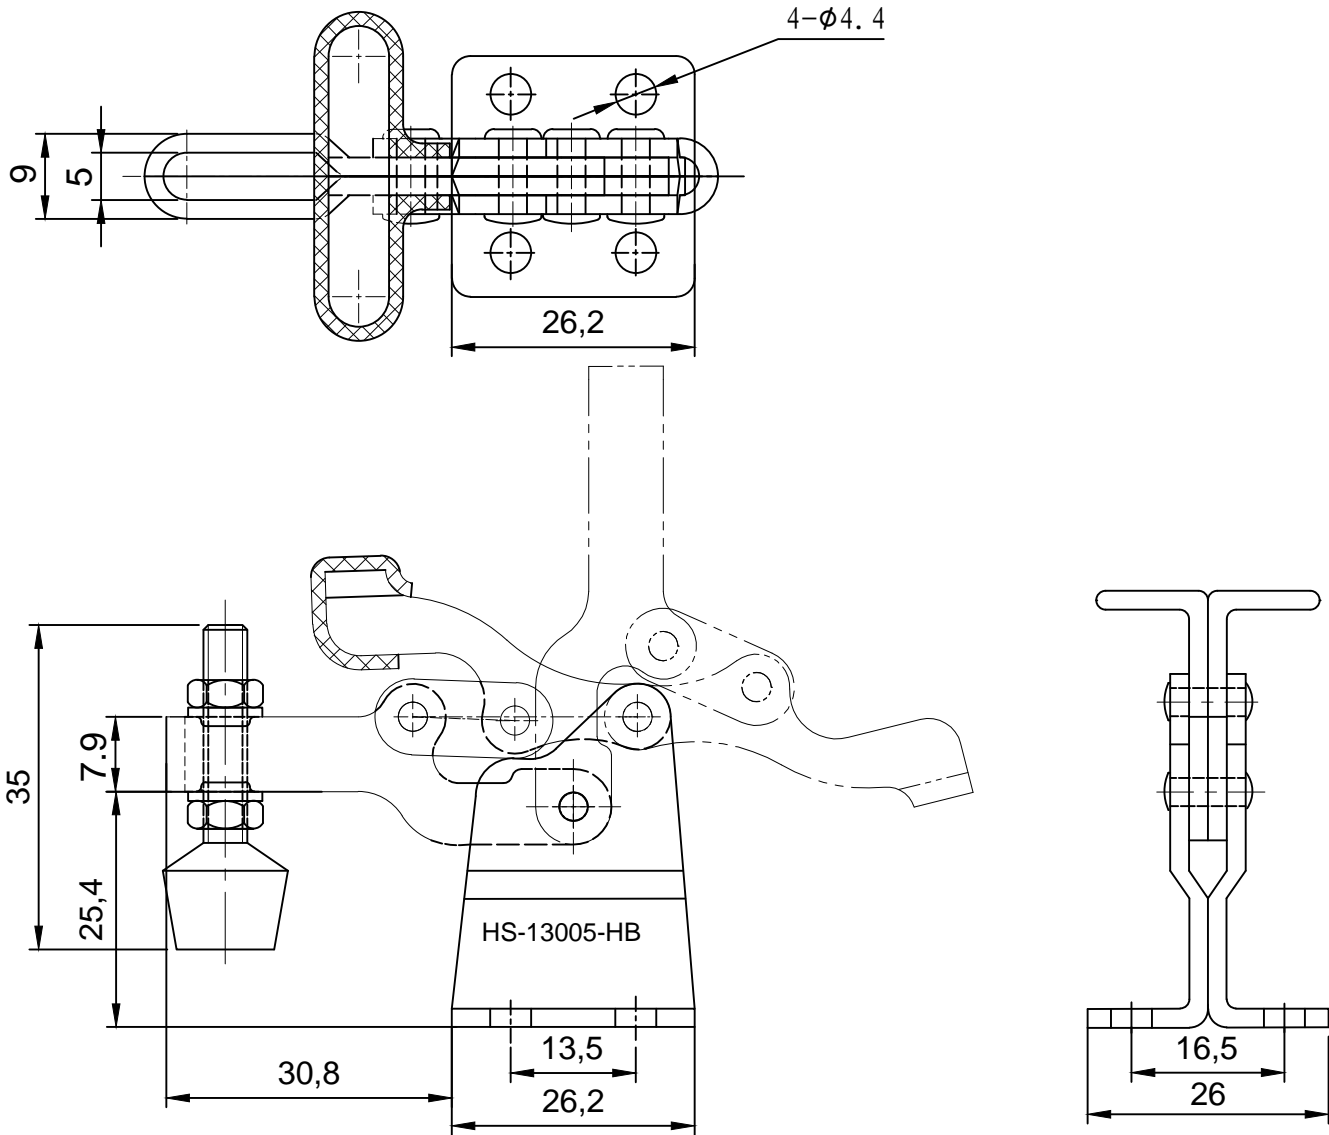

好手机电科技有限公司

HS-13005-HB

BAR OPENS:90°

HANDLE OPENS:170°

SPINDLE SUPPLIED:HS-FC-10138