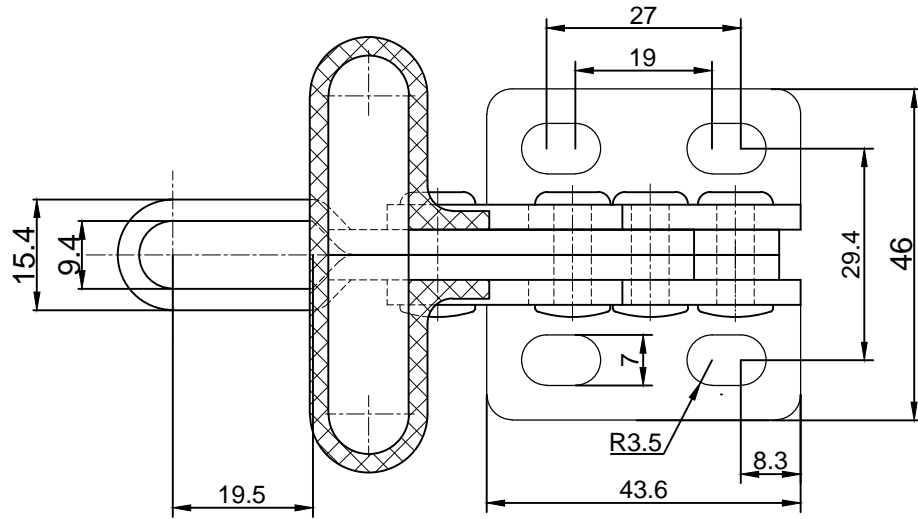

HS-13007-T

BAR OPENS:90°
HANDLE OPENS:170°
SPINDLE SUPPLIED:HS-FC-56212