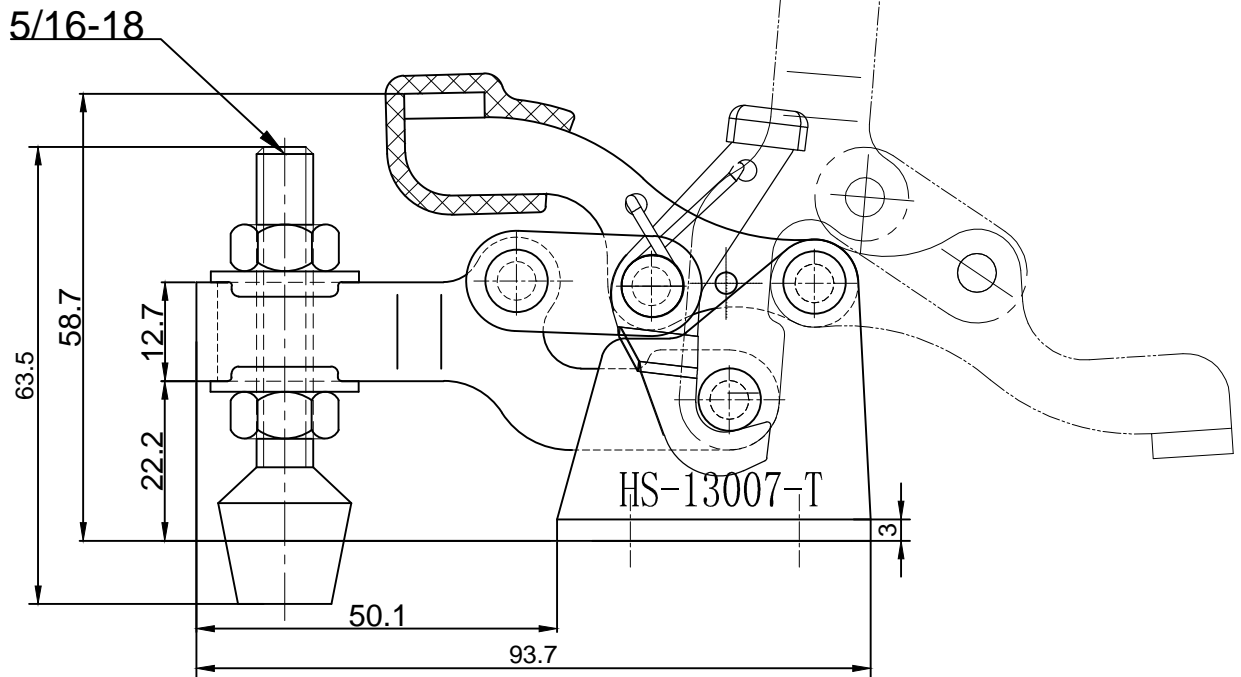

HS-13007-T

BAR OPENS:90°
HANDLE OPENS:170°
SPINDLE SUPPLIED:HS-FC-56212