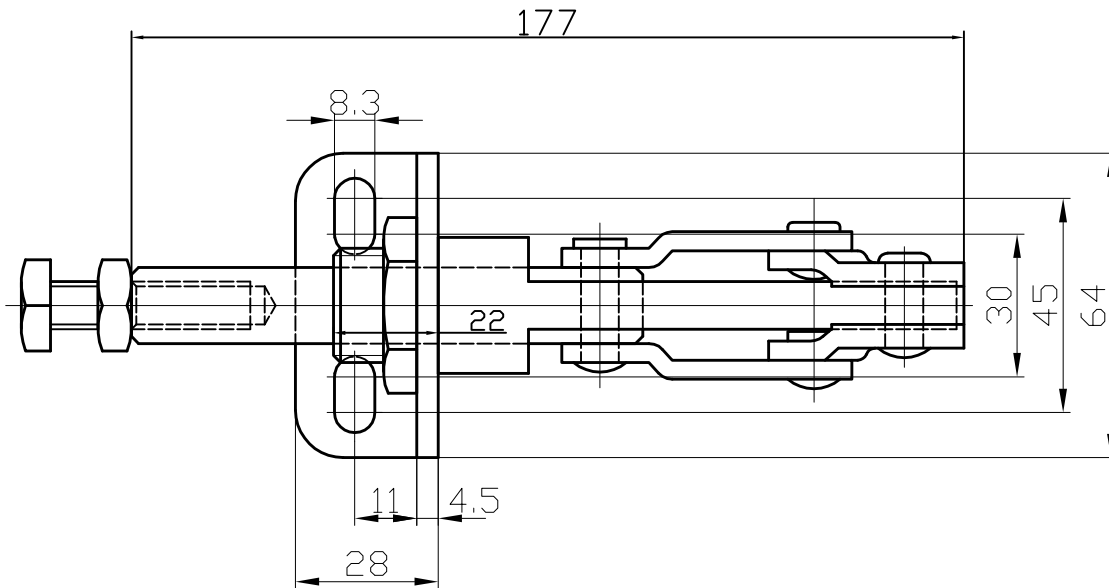

HS-30450

HANDLE OPENS 185°
PLUNGER STROKE 38mm
SPINDLE SUPPLIED:HS-SA-103015