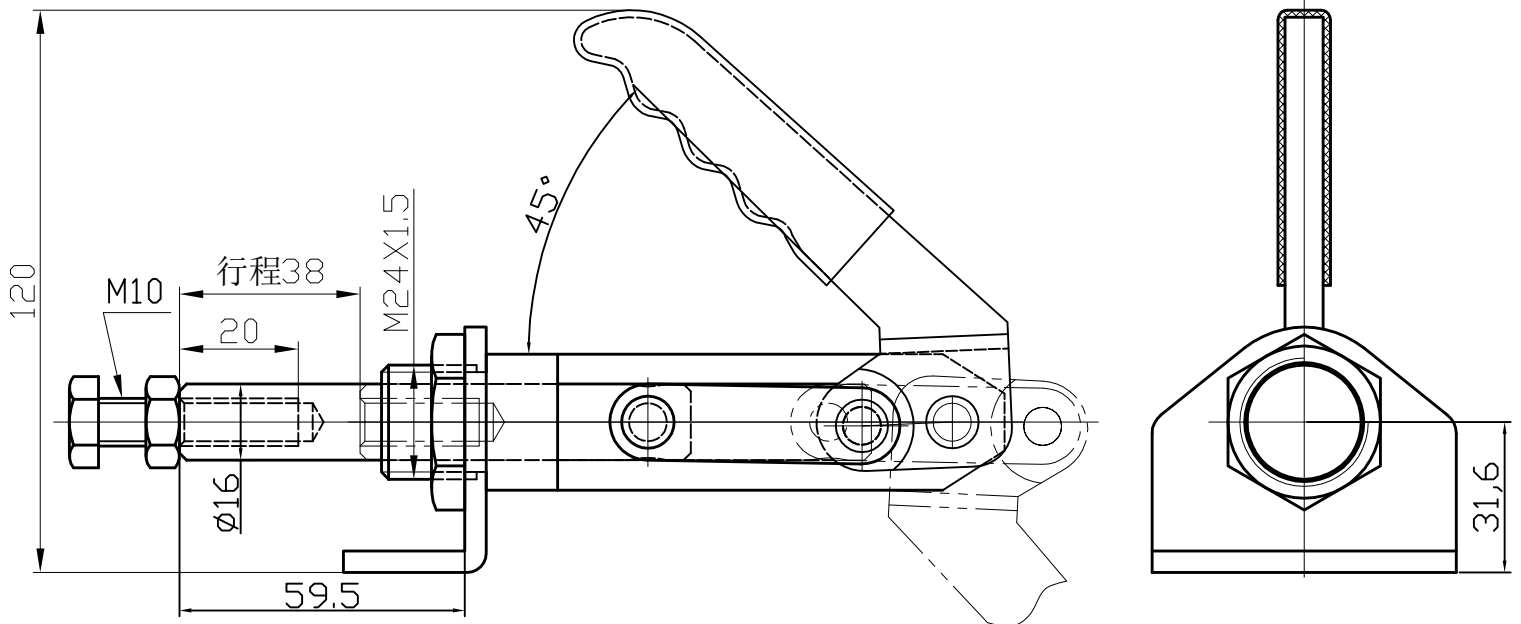

HS-30450

HANDLE OPENS 185°
PLUNGER STROKE 38mm
SPINDLE SUPPLIED:HS-SA-103015