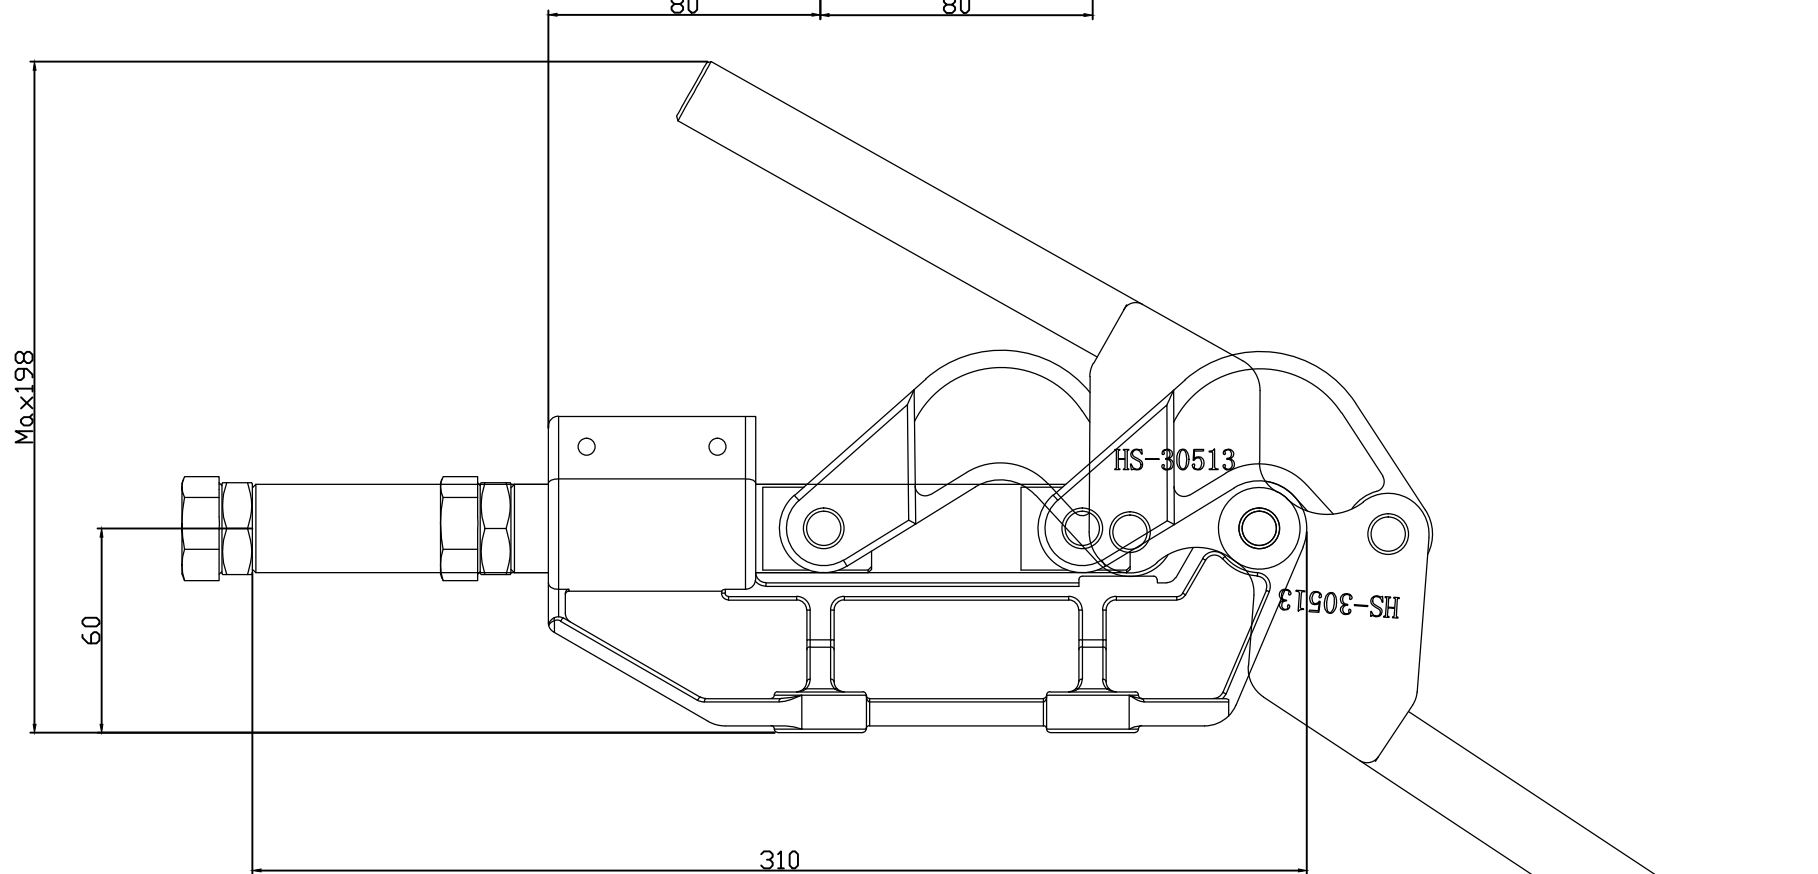

HS-30513

HANDLE OPENS 180°
PLUNGER STROKE 76mm
SPINDLE SUPPLIED:HS-SA-185025