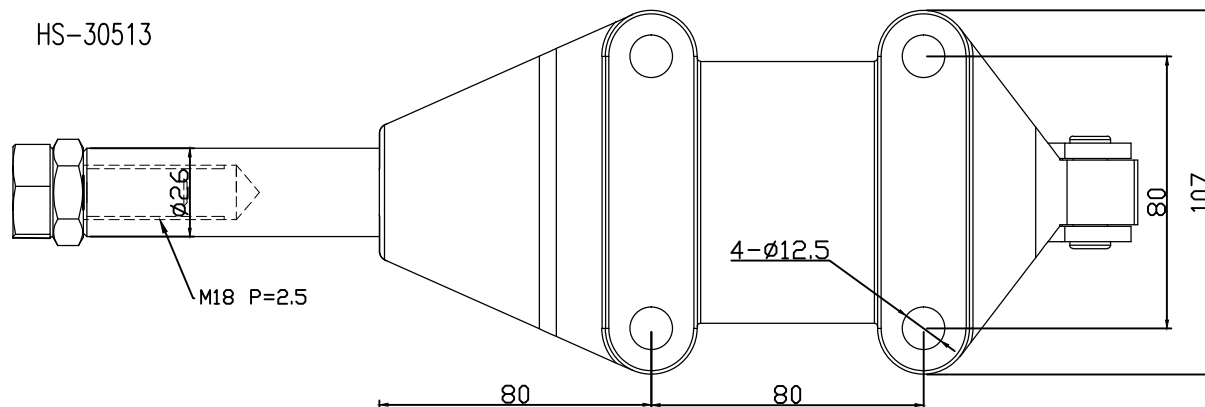

HS-30513

HANDLE OPENS 180°
PLUNGER STROKE 76mm
SPINDLE SUPPLIED:HS-SA-185025