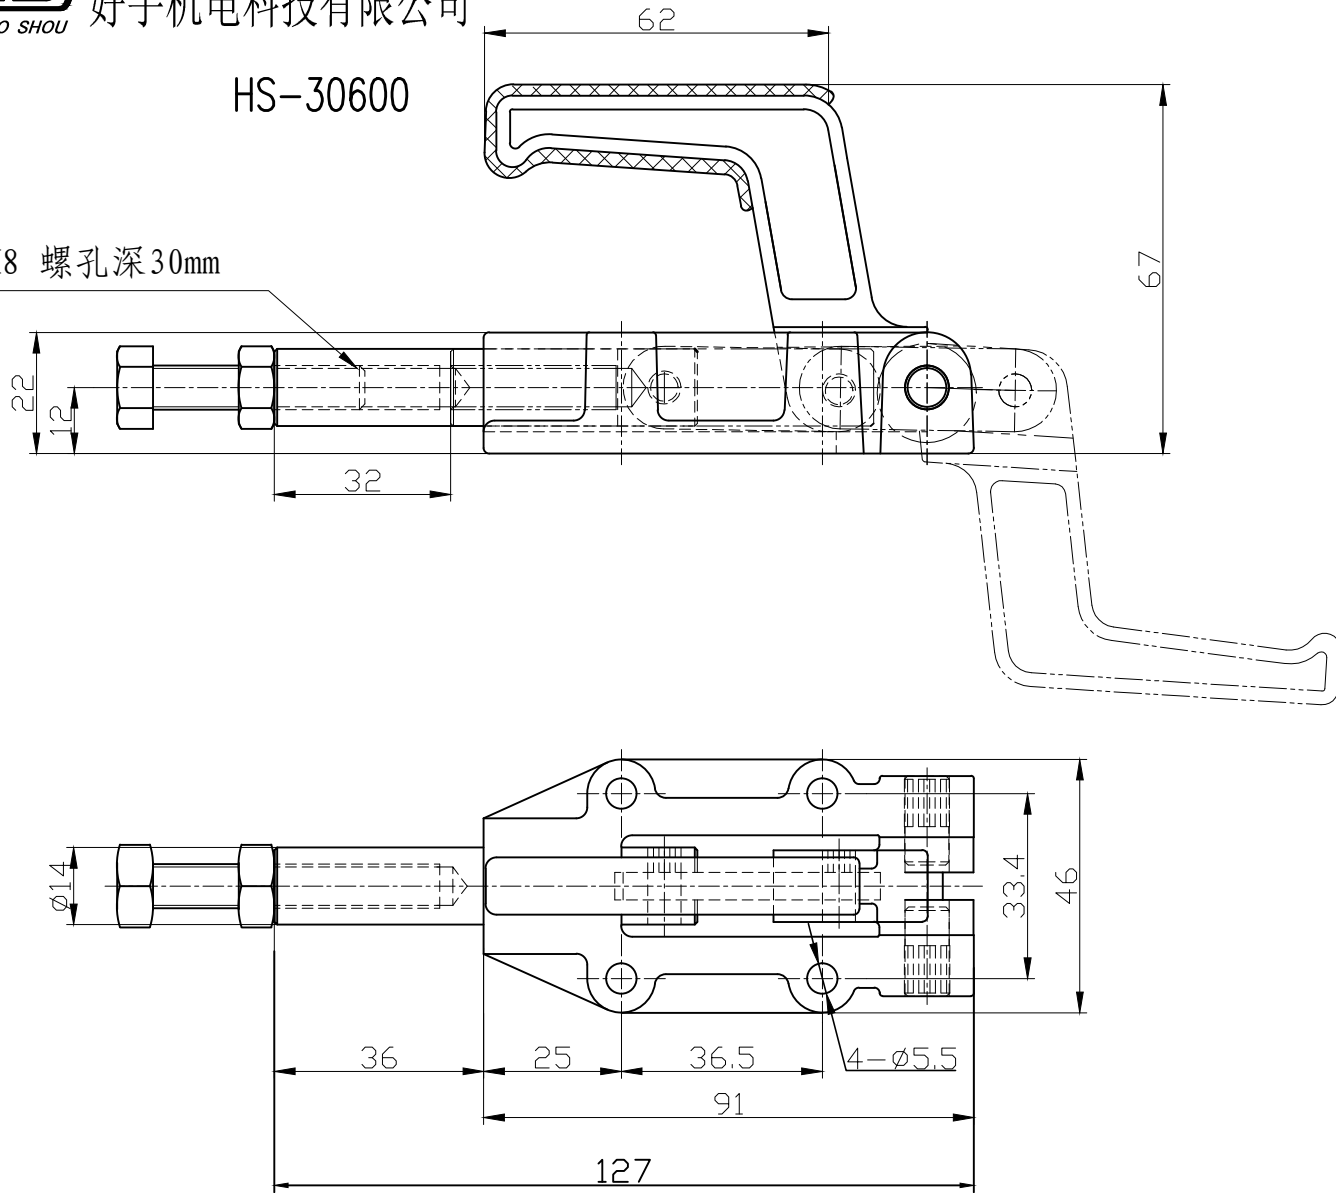

HS-30600

M8 螺孔深 30mm

HANDLE OPENS 185°
PLUNGER STROKE 32mm
SPINDLE SUPPLIED:HS-SA-086512