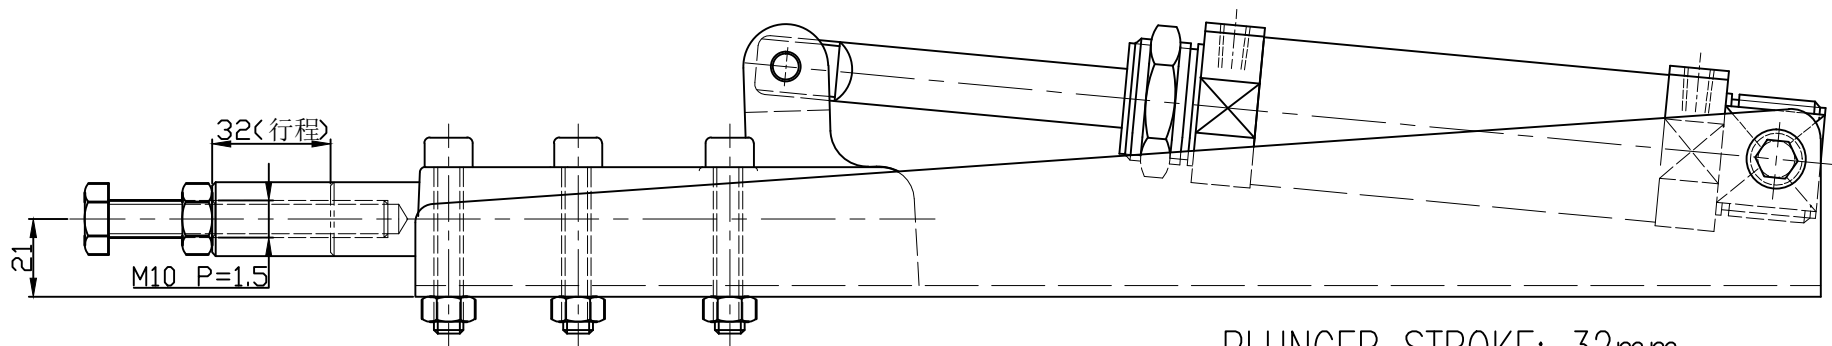

好手机电科技有限公司

HS-31200HL-A

PLUNGER STROKE: 32mm
SPINDLE SUPPLIED: HS-SA-107515