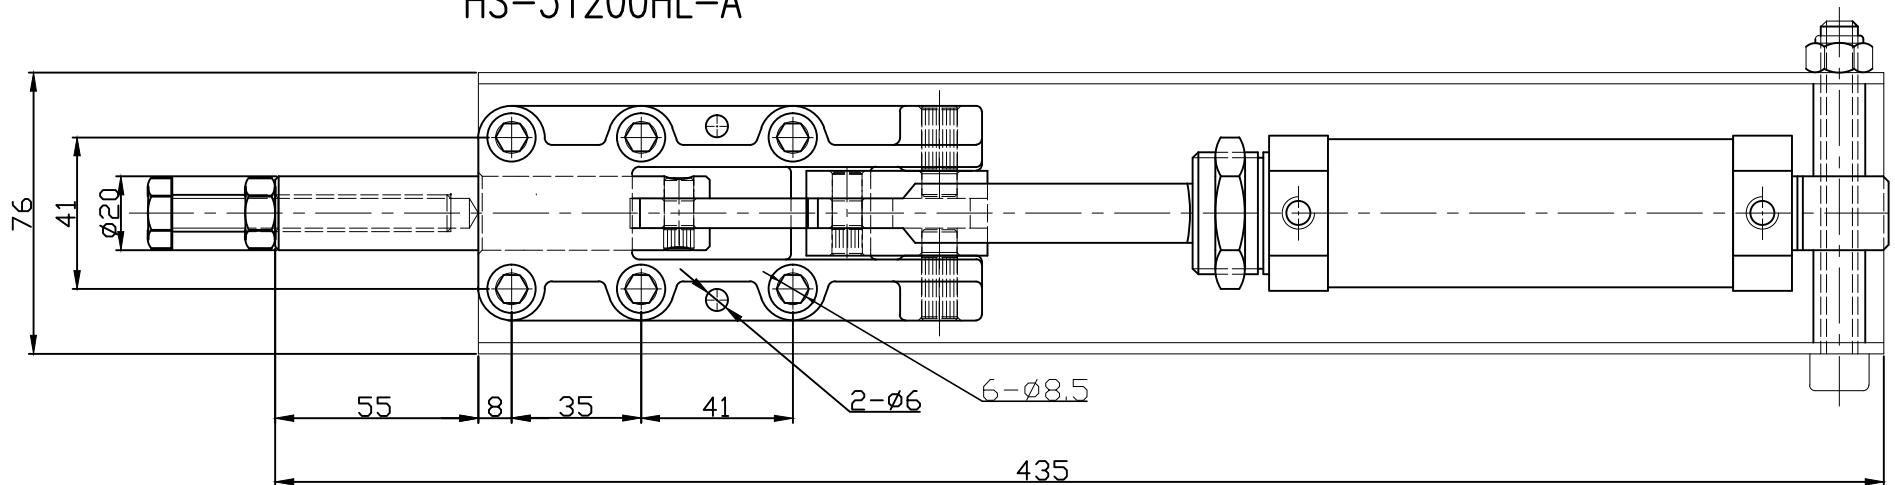

好手机电科技有限公司

HS-31200HL-A

PLUNGER STROKE: 32mm
SPINDLE SUPPLIED: HS-SA-107515