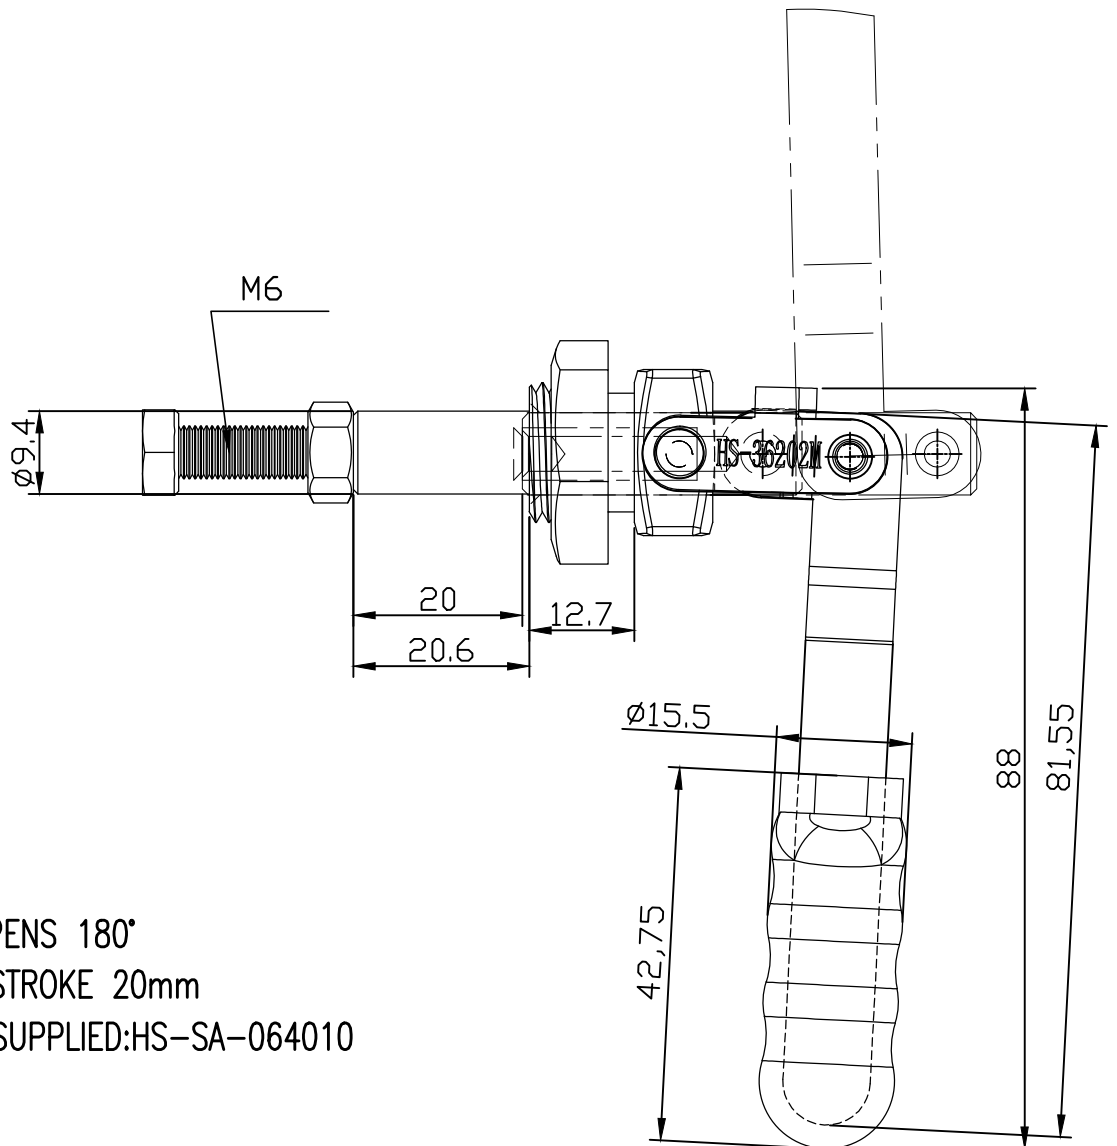

好手机电科技有限公司

HS-36202M-8

HANDLE OPENS 180°
PLUNGER STROKE 20mm
SPINDLES SUPPLIED:HS-SA-064010