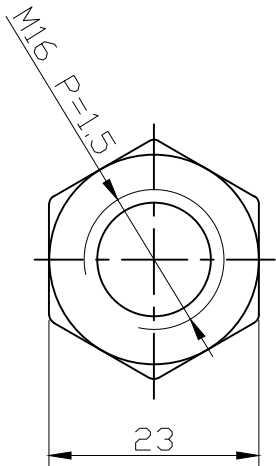

好手机电科技有限公司

HS-36202M-8

HANDLE OPENS 180°
PLUNGER STROKE 20mm
SPINDLES SUPPLIED:HS-SA-064010