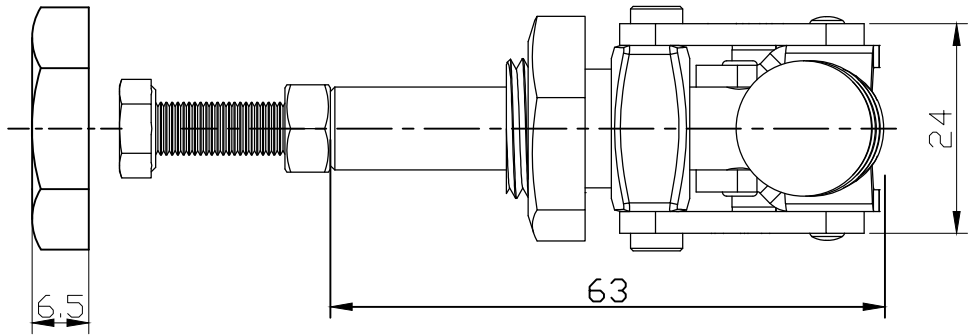

好手机电科技有限公司

HS-36202M-8

HANDLE OPENS 180°
PLUNGER STROKE 20mm
SPINDLES SUPPLIED:HS-SA-064010