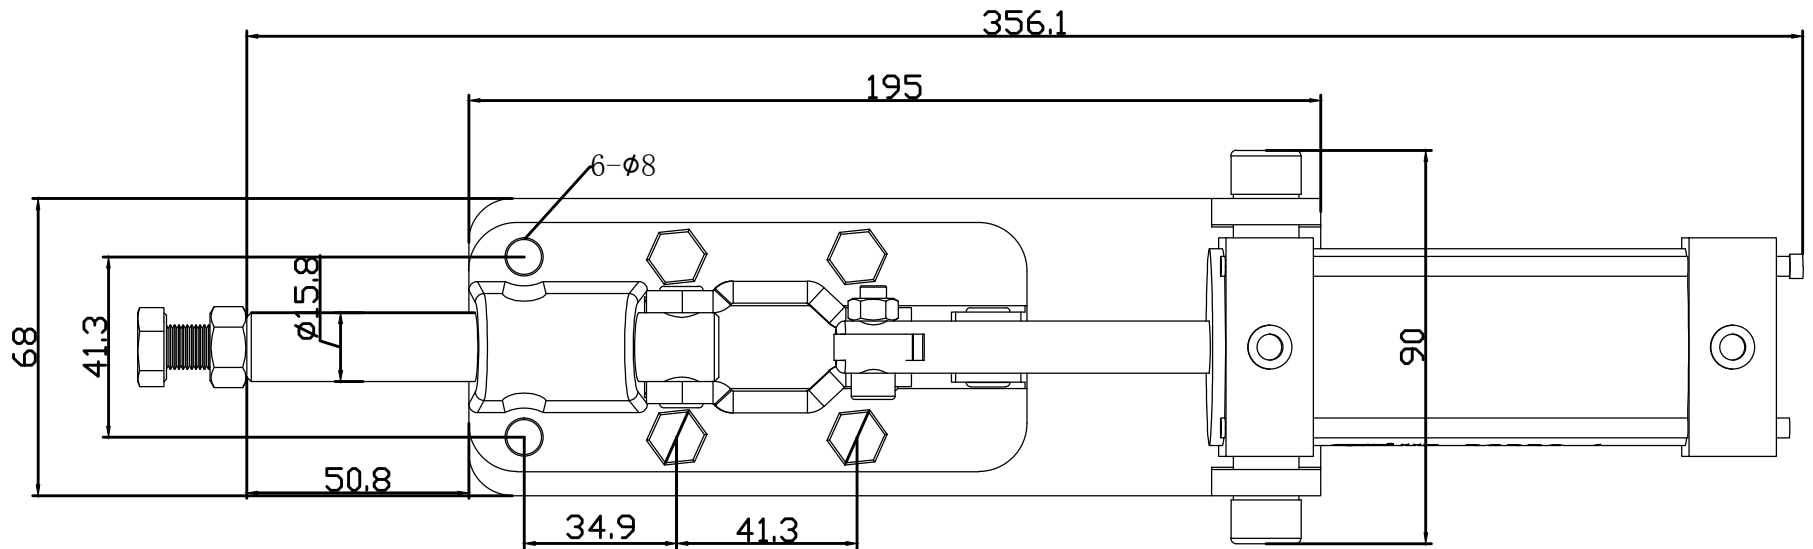

# 好手机电科技有限公司

HS-36330-A

HOLDING CAPACITY:1136Kg

PLUNGER STROKE:28mm

SPINFLE SUPPLIED:HS-SA-105015