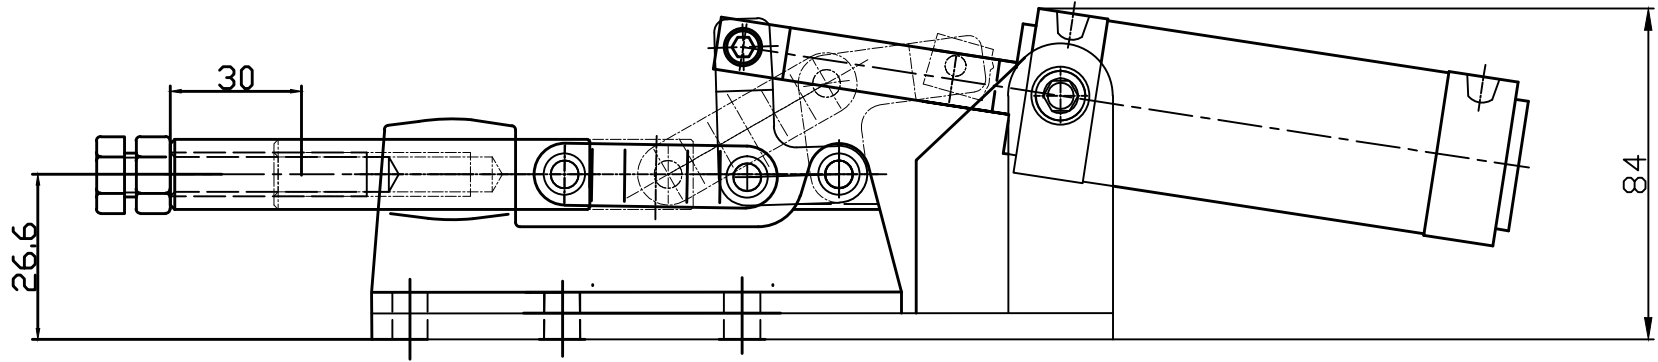

# 好手机电科技有限公司

HS-36330-A

HOLDING CAPACITY:1136Kg

PLUNGER STROKE:28mm

SPINFLE SUPPLIED:HS-SA-105015